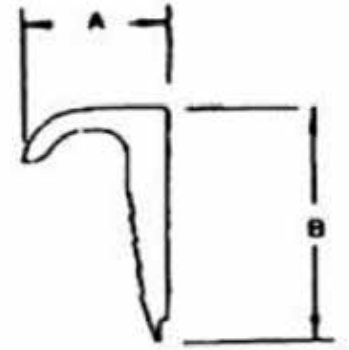

Nail Straps

Steel Straps for Mounting EMT

Features

- For use in wet or dry locations

Standard Materials

- Steel

Standard Finish

- Pre- galvanized

Catalog Number	Trade Size (in)	Dim A (in)	Dim B (in)	Inner Pack	Master Pack	Weight Per C (lb)
NSS-50KON	1/2"	1.040	2.100	100	1000	1.4
NSS-75KON	3/4"	1.275	2.300	100	1000	1.9
NSS-100KON	1"	1.500	2.200	100	1000	2